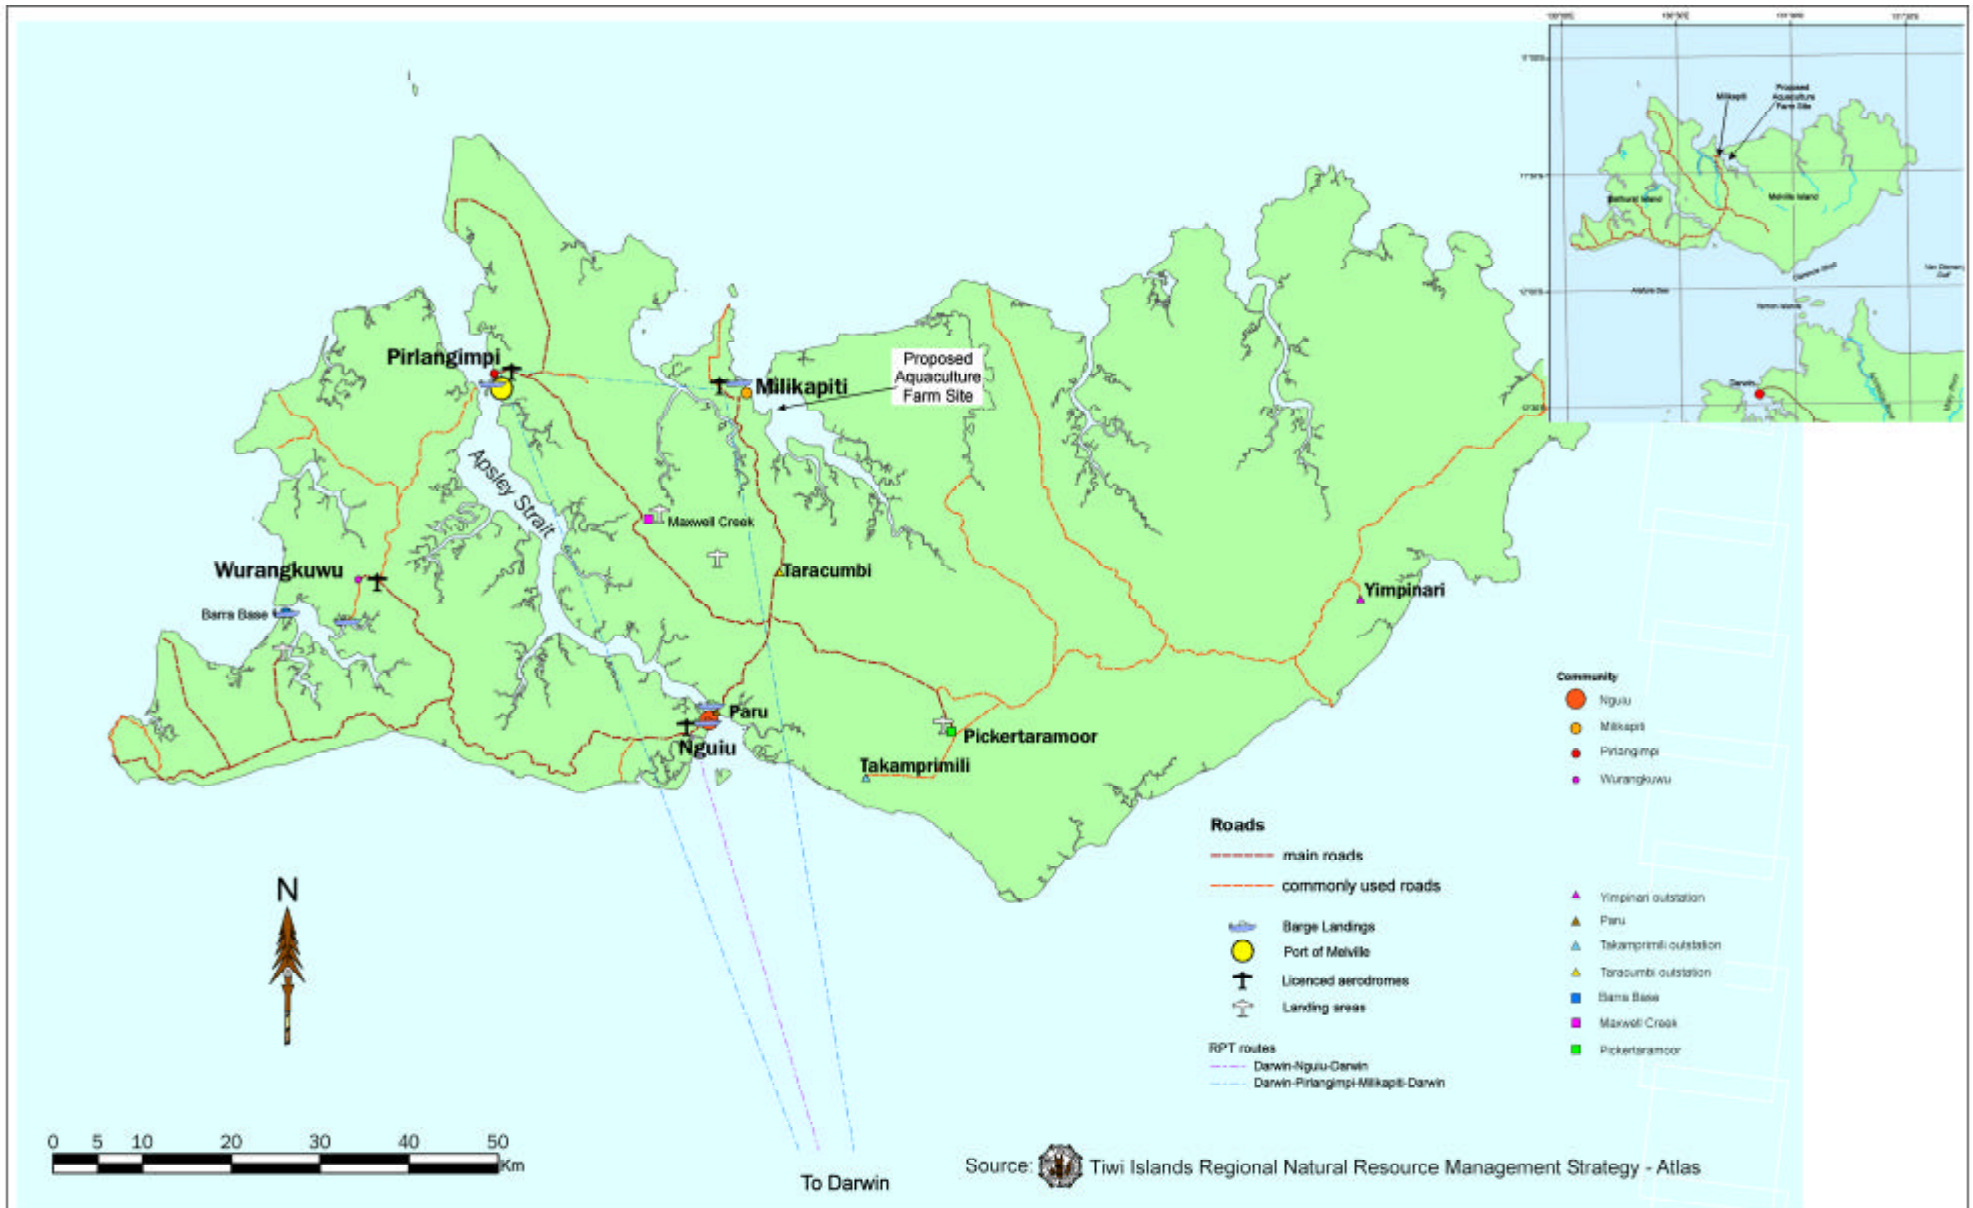

## **Figures**

Job No: HQ02072/02  
 Drawn: M.H.  
 Approved: F.K.P.  
 Date: April 2006

**DRAFT**  
 Environmental Impact Statement  
 Proposed Barramundi Fish Farm at Snake Bay  
 Melville Island, Northern Territory

**LOCATION MAP**

Figure No:

**1**

Source:  Tiwi Islands Regional Natural Resource Management Strategy - Atlas

Job No: HO02072/02  
 Drawn: M.H.  
 Approved: F.KP.  
 Date: April 2006

DRAFT  
 Environmental Impact Statement  
 Proposed Barramundi Fish Farm at Snake Bay  
 Melville Island, Northern Territory

Land Capability - Aquaculture

Figure No:

2