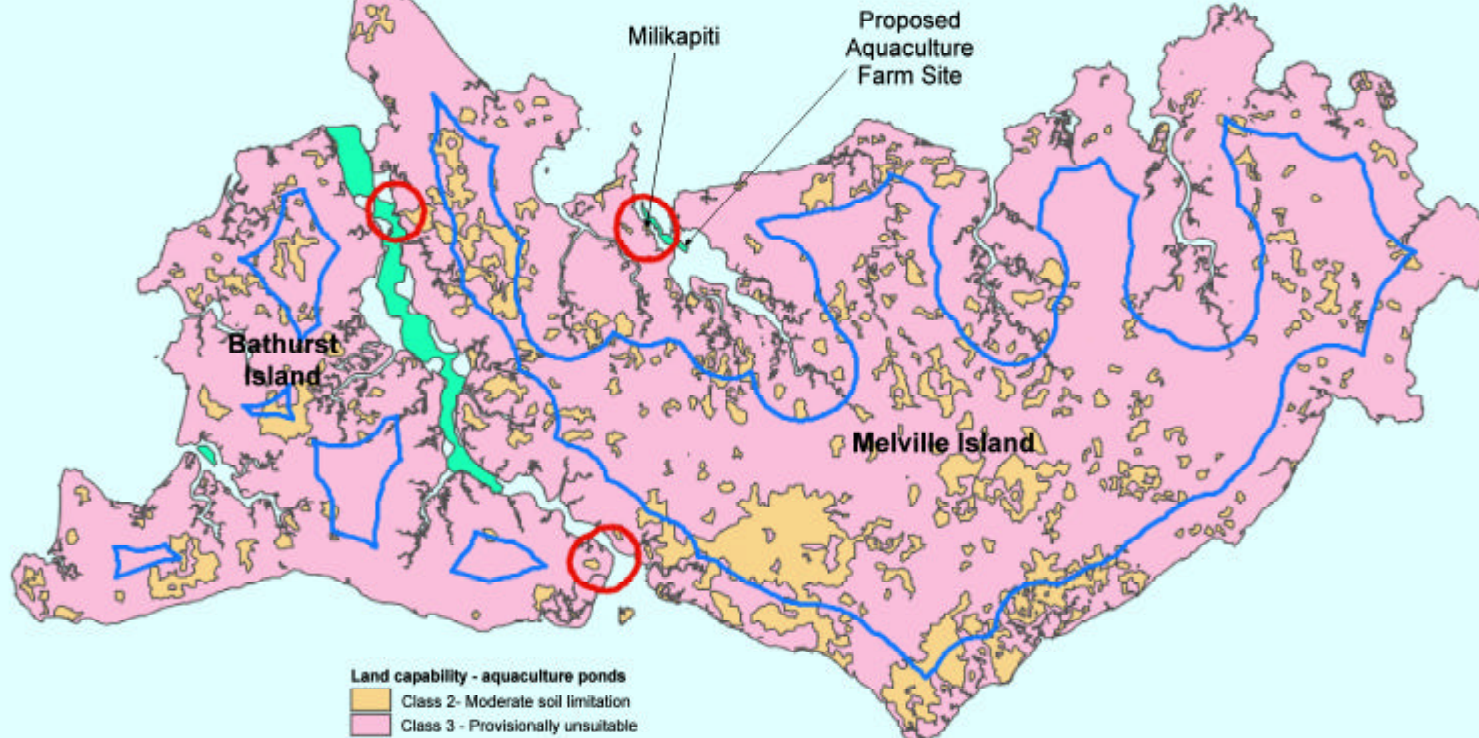

## **Figures**

Job No: HQ02072/02  
 Drawn: M.H.  
 Approved: F.K.P.  
 Date: April 2006

**DRAFT**  
 Environmental Impact Statement  
 Proposed Barramundi Fish Farm at Snake Bay  
 Melville Island, Northern Territory

**LOCATION MAP**

Figure No:

**1**

Source:  Tiwi Islands Regional Natural Resource Management Strategy - Atlas

Job No: HO02072/02  
 Drawn: M.H.  
 Approved: F.KP.  
 Date: April 2006

DRAFT  
 Environmental Impact Statement  
 Proposed Barramundi Fish Farm at Snake Bay  
 Melville Island, Northern Territory

Land Capability - Aquaculture

Figure No:

2