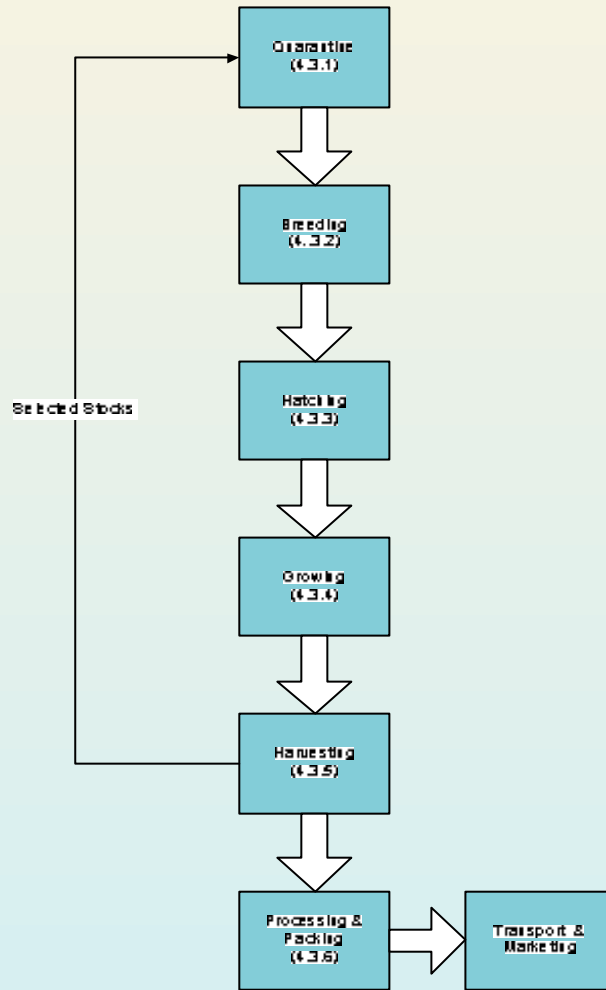

KEY PRODUCTION PROCESSES FLOWCHART

MONDAY, 21 APRIL 2003

SUNTAY AQUACULTURE, PTY.
Australia

Page 1

SUNTAY AQUACULTURE
PTY LTD

SUNRISE AQUACULTURE
ESTATE
DRAFT EIS

FIGURE 4.11
PROCESS FLOW
DIAGRAM

Map produced by:
Suntay Aquaculture Pty.
Ltd.
July 2003