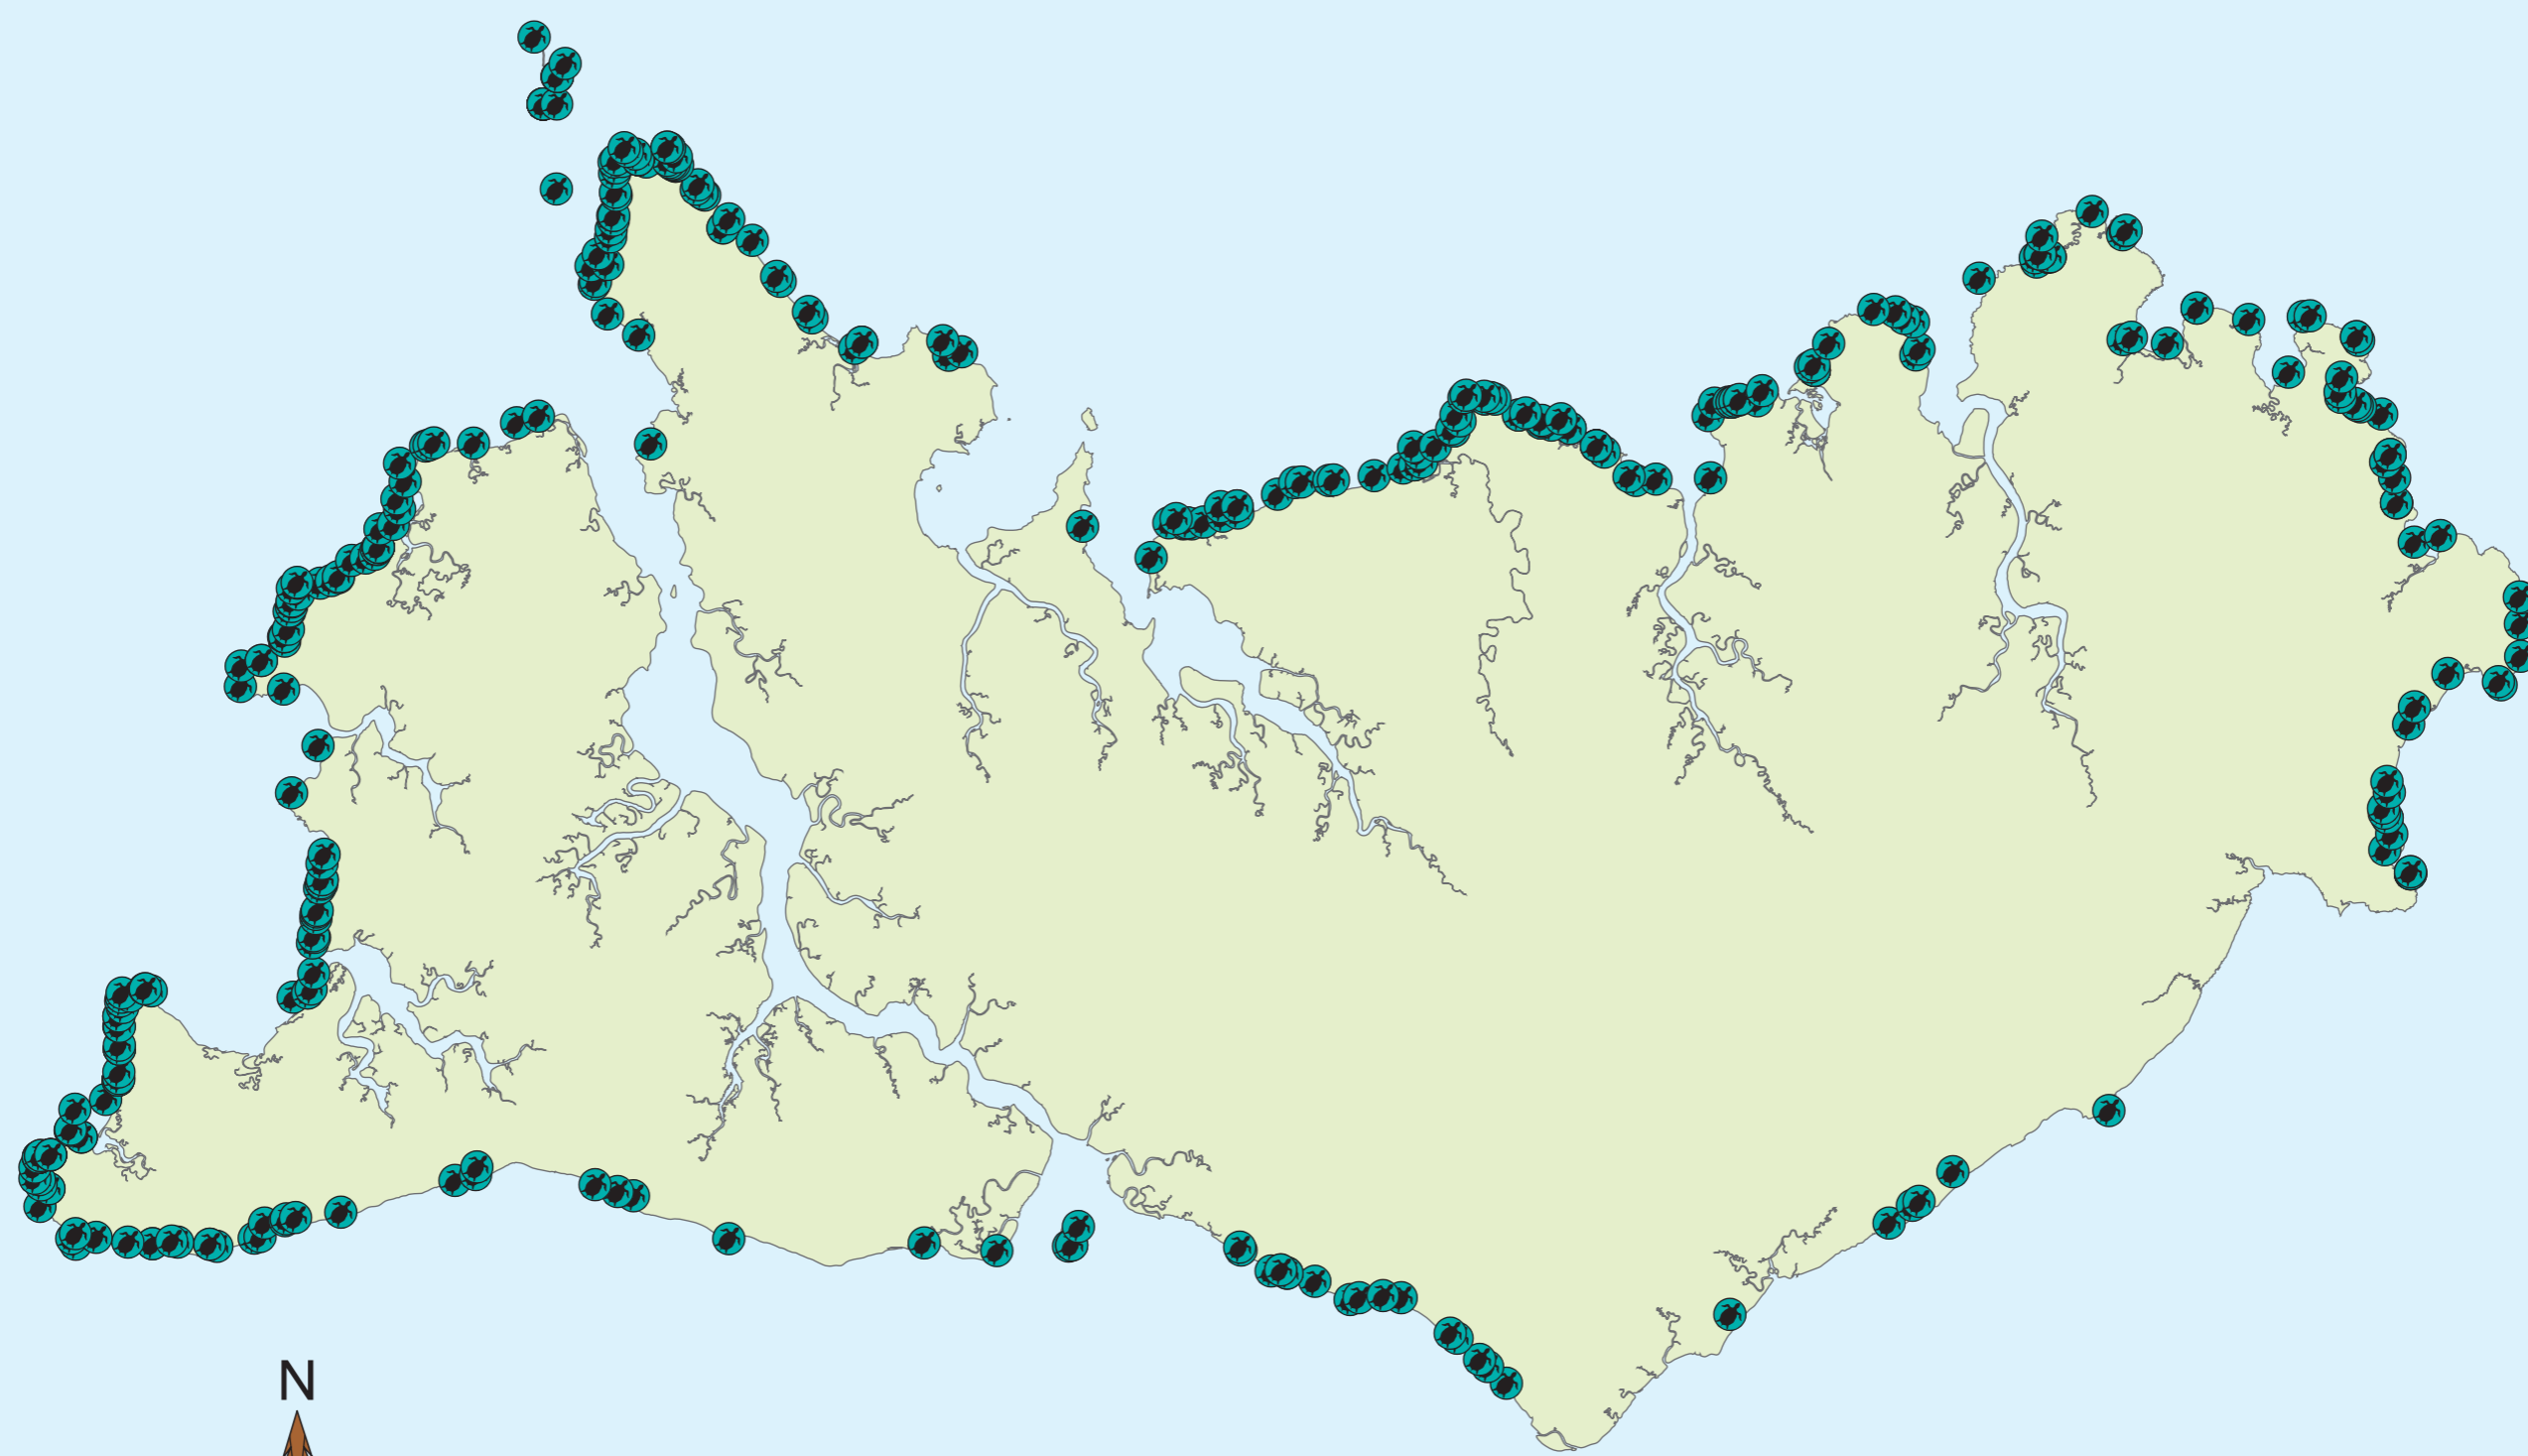

Appendix C

Tiwi Islands Regional Natural Resource Management Strategy Selected Maps

1:500,000

Map 13 - Marine Turtle Locations and Breeding Sites

Source: Northern Territory Parks and Wildlife Service