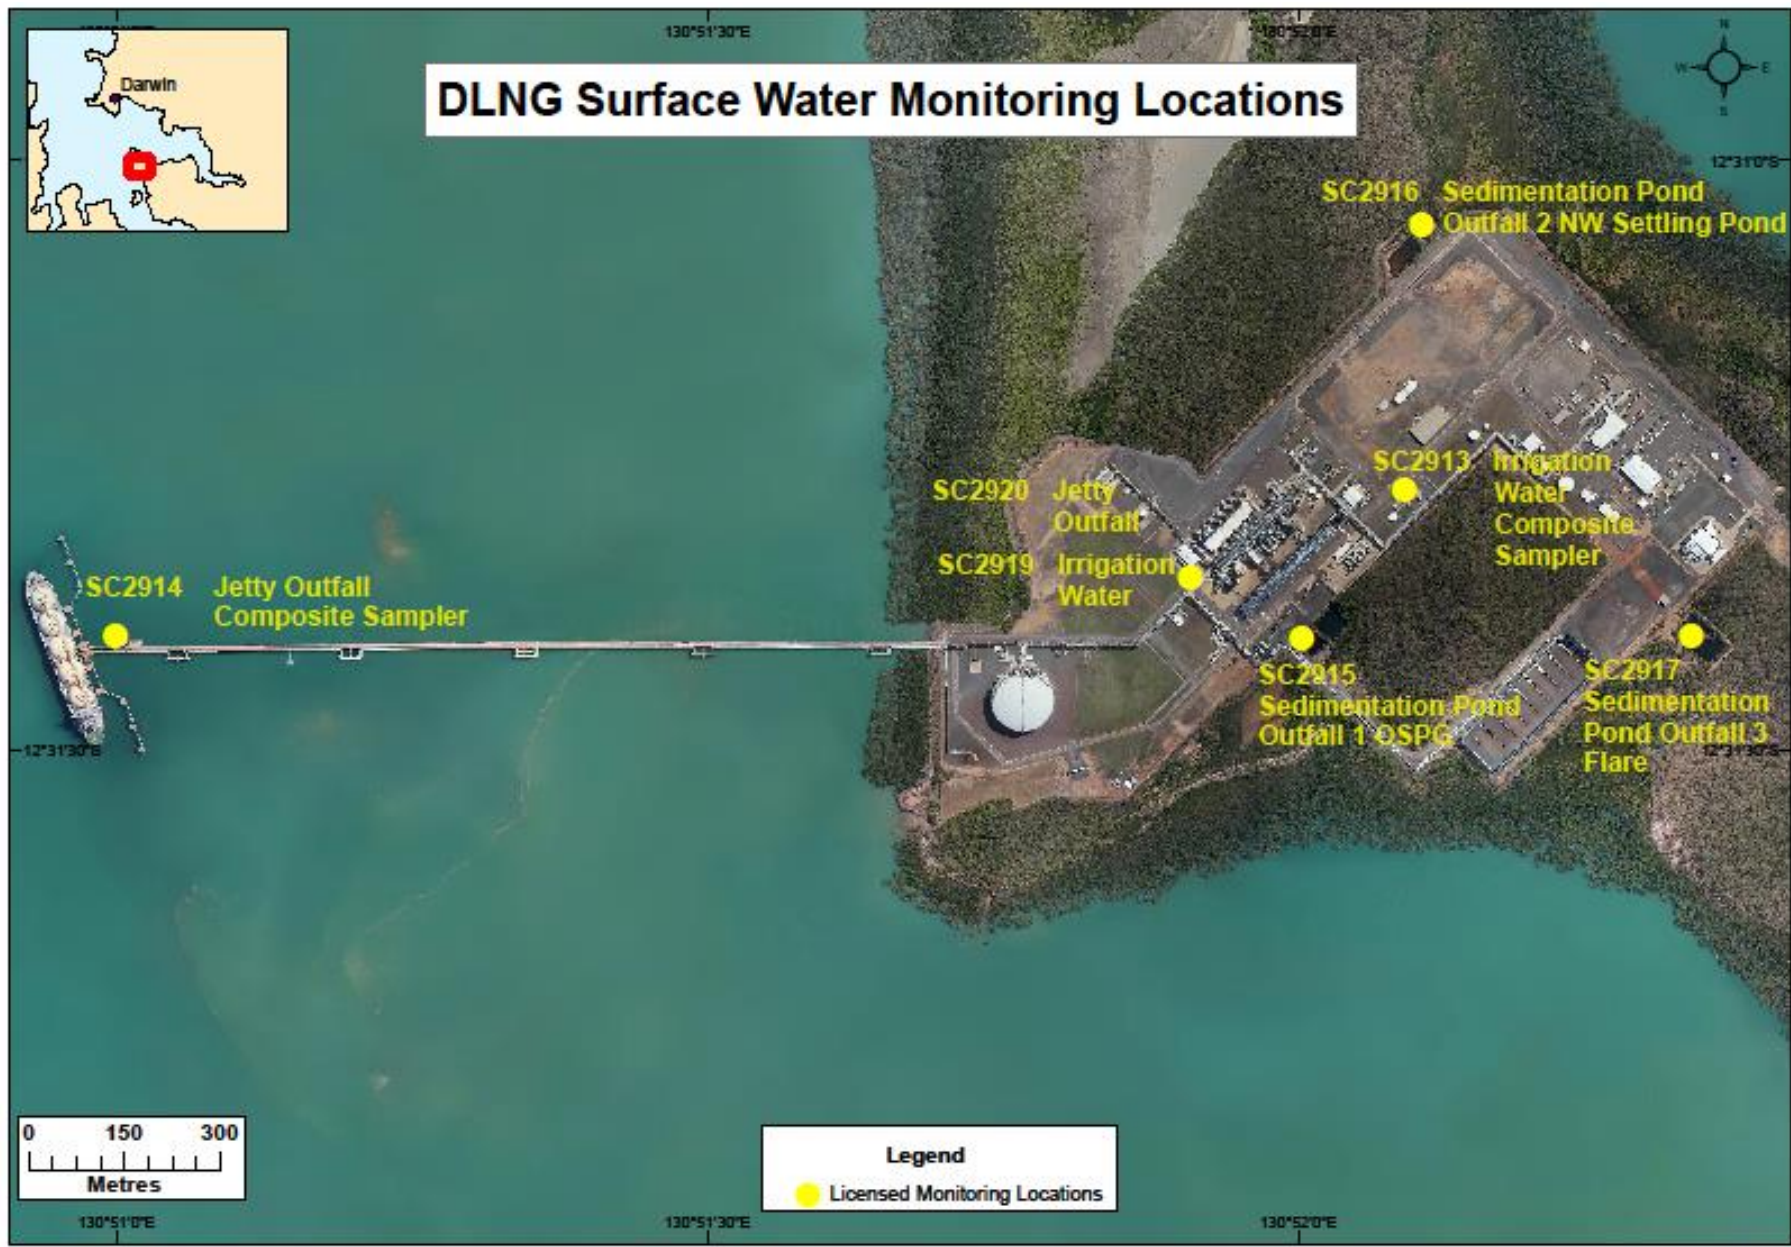

APPENDIX A –DLNG ENVIRONMENT PROTECTION LICENCE FIGURES

Figure 1 – Map of the premises authorised under this licence

APPENDIX A –DLNG ENVIRONMENT PROTECTION LICENCE FIGURES

Figure 2 – Map of authorised wastewater discharge points at DLNG

APPENDIX A –DLNG ENVIRONMENT PROTECTION LICENCE FIGURES

Figure 3 – Map of authorised air emission points at DLNG

APPENDIX A –DLNG ENVIRONMENT PROTECTION LICENCE FIGURES

Figure 4 – Map of groundwater monitoring bores