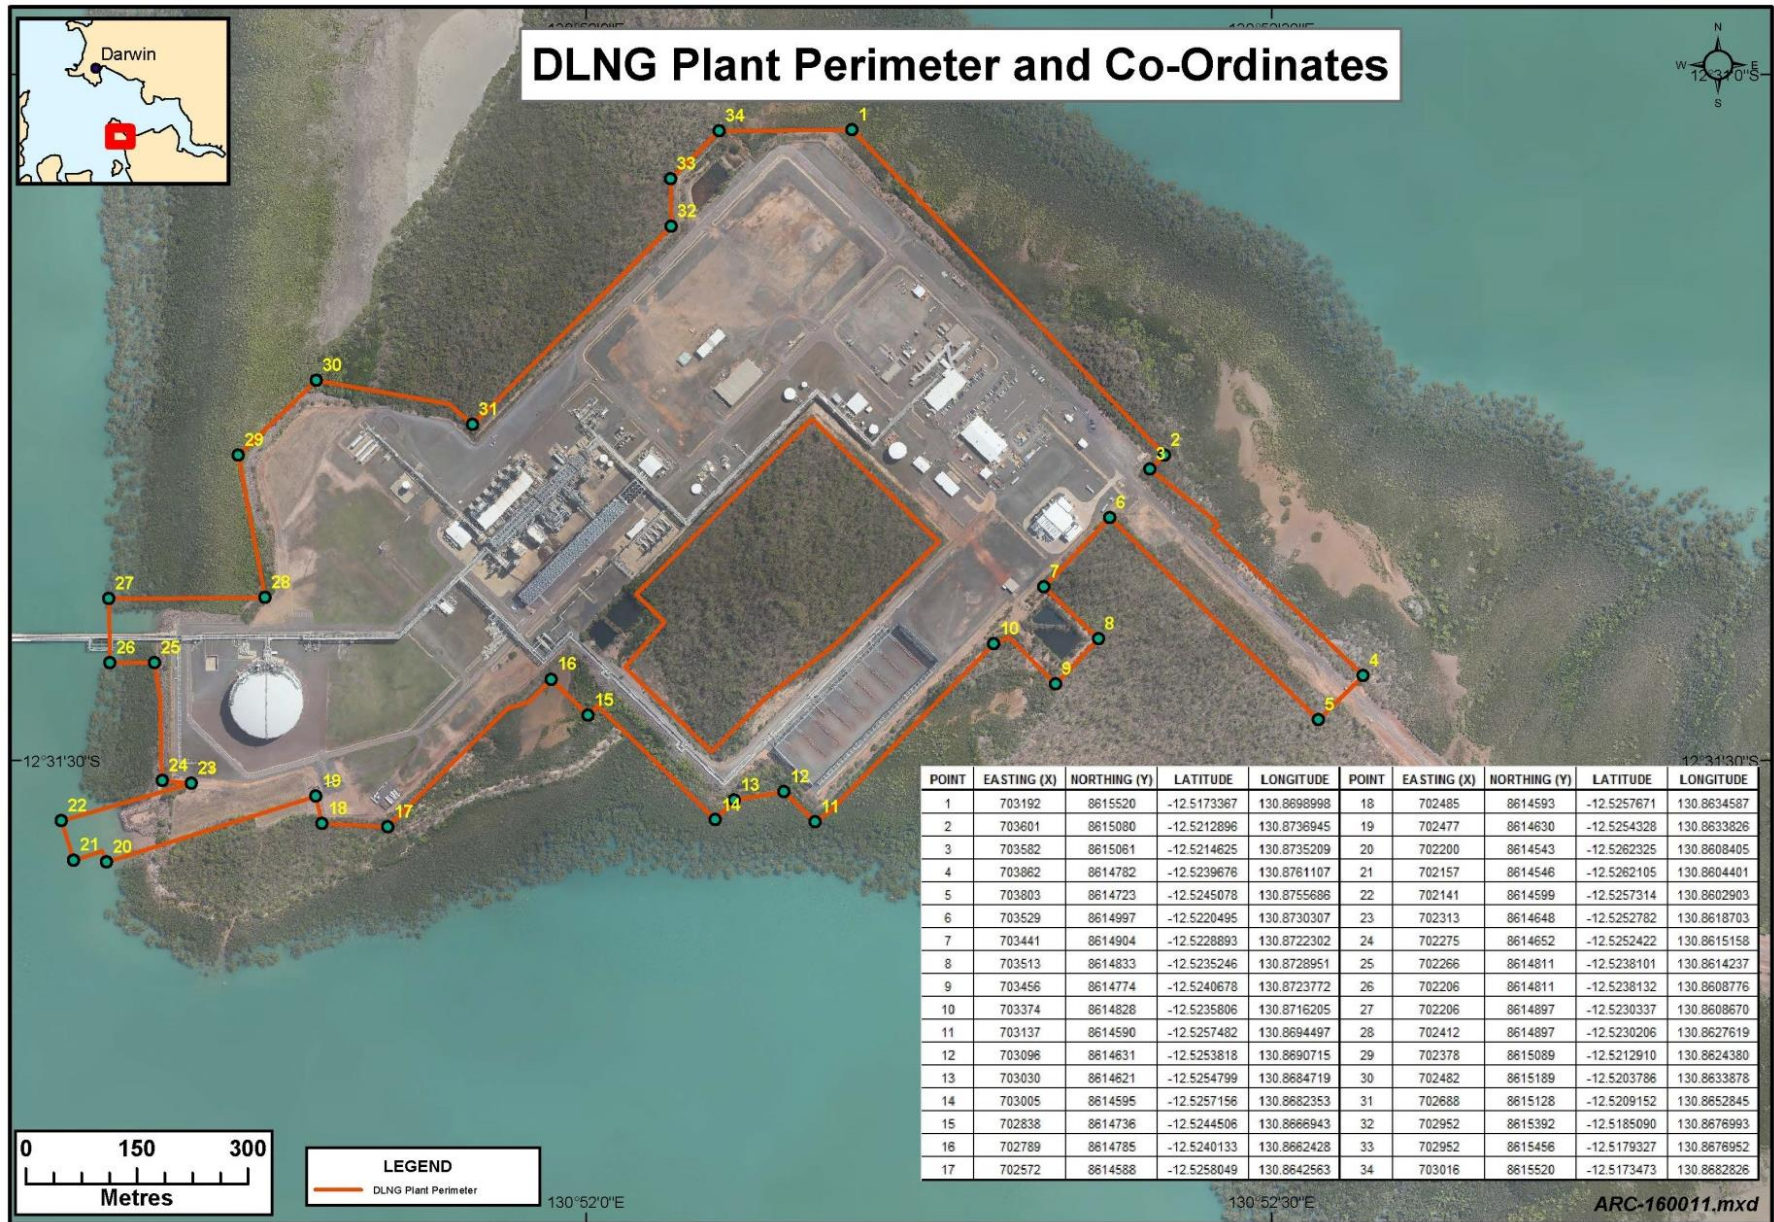

APPENDIX A –DLNG ENVIRONMENT PROTECTION LICENCE FIGURES

Figure 1 – Map of the premises authorised under this licence

APPENDIX A –DLNG ENVIRONMENT PROTECTION LICENCE FIGURES

Figure 2 – Map of authorised wastewater discharge points at DLNG

APPENDIX A –DLNG ENVIRONMENT PROTECTION LICENCE FIGURES

Figure 3 – Map of authorised air emission points at DLNG

APPENDIX A –DLNG ENVIRONMENT PROTECTION LICENCE FIGURES

Figure 4 – Map of groundwater monitoring bores