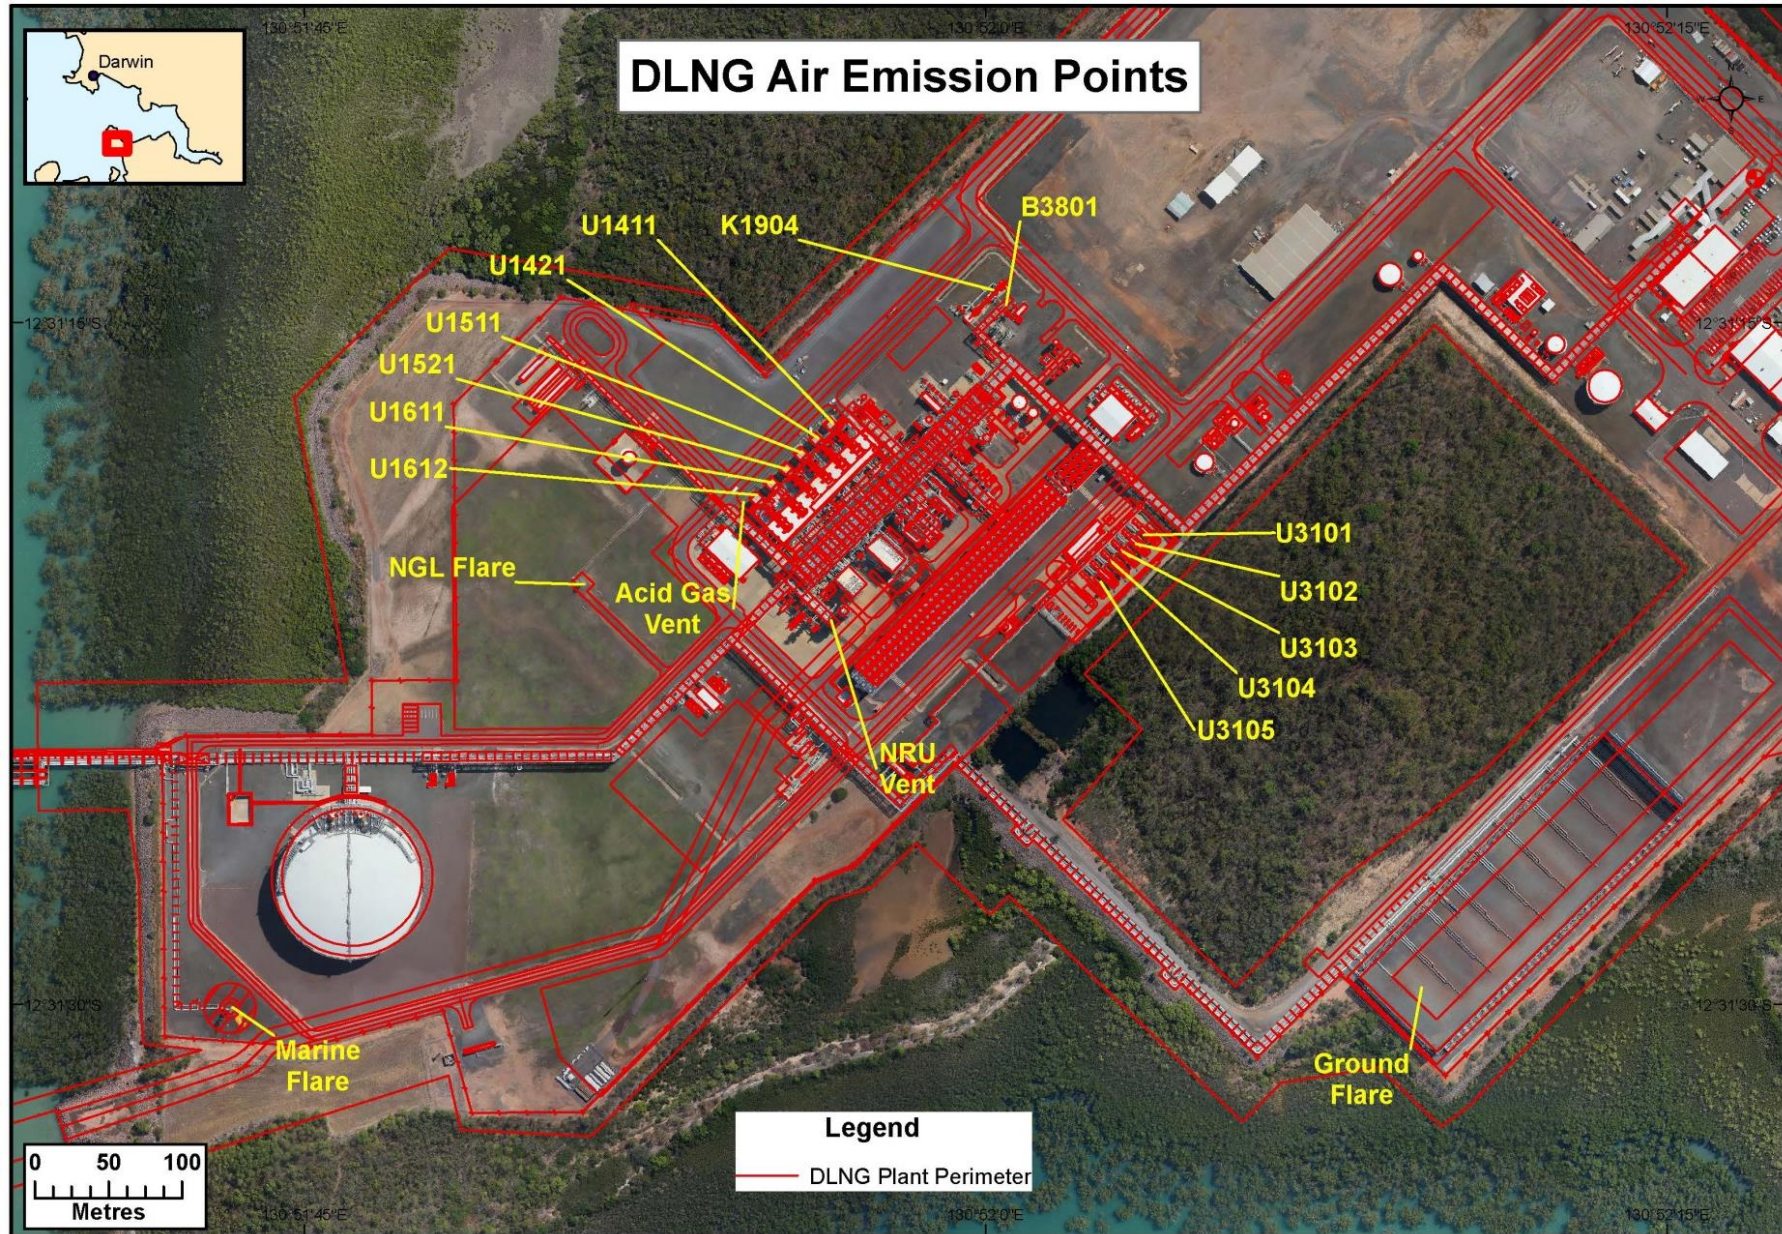

APPENDIX A –DLNG ENVIRONMENT PROTECTION LICENCE FIGURES

Figure 1 – Map of the premises authorised under this licence

APPENDIX A –DLNG ENVIRONMENT PROTECTION LICENCE FIGURES

Figure 2 – Map of authorised wastewater discharge points at DLNG

APPENDIX A –DLNG ENVIRONMENT PROTECTION LICENCE FIGURES

Figure 3 – Map of authorised air emission points at DLNG

APPENDIX A –DLNG ENVIRONMENT PROTECTION LICENCE FIGURES

Figure 4 – Map of groundwater monitoring bores