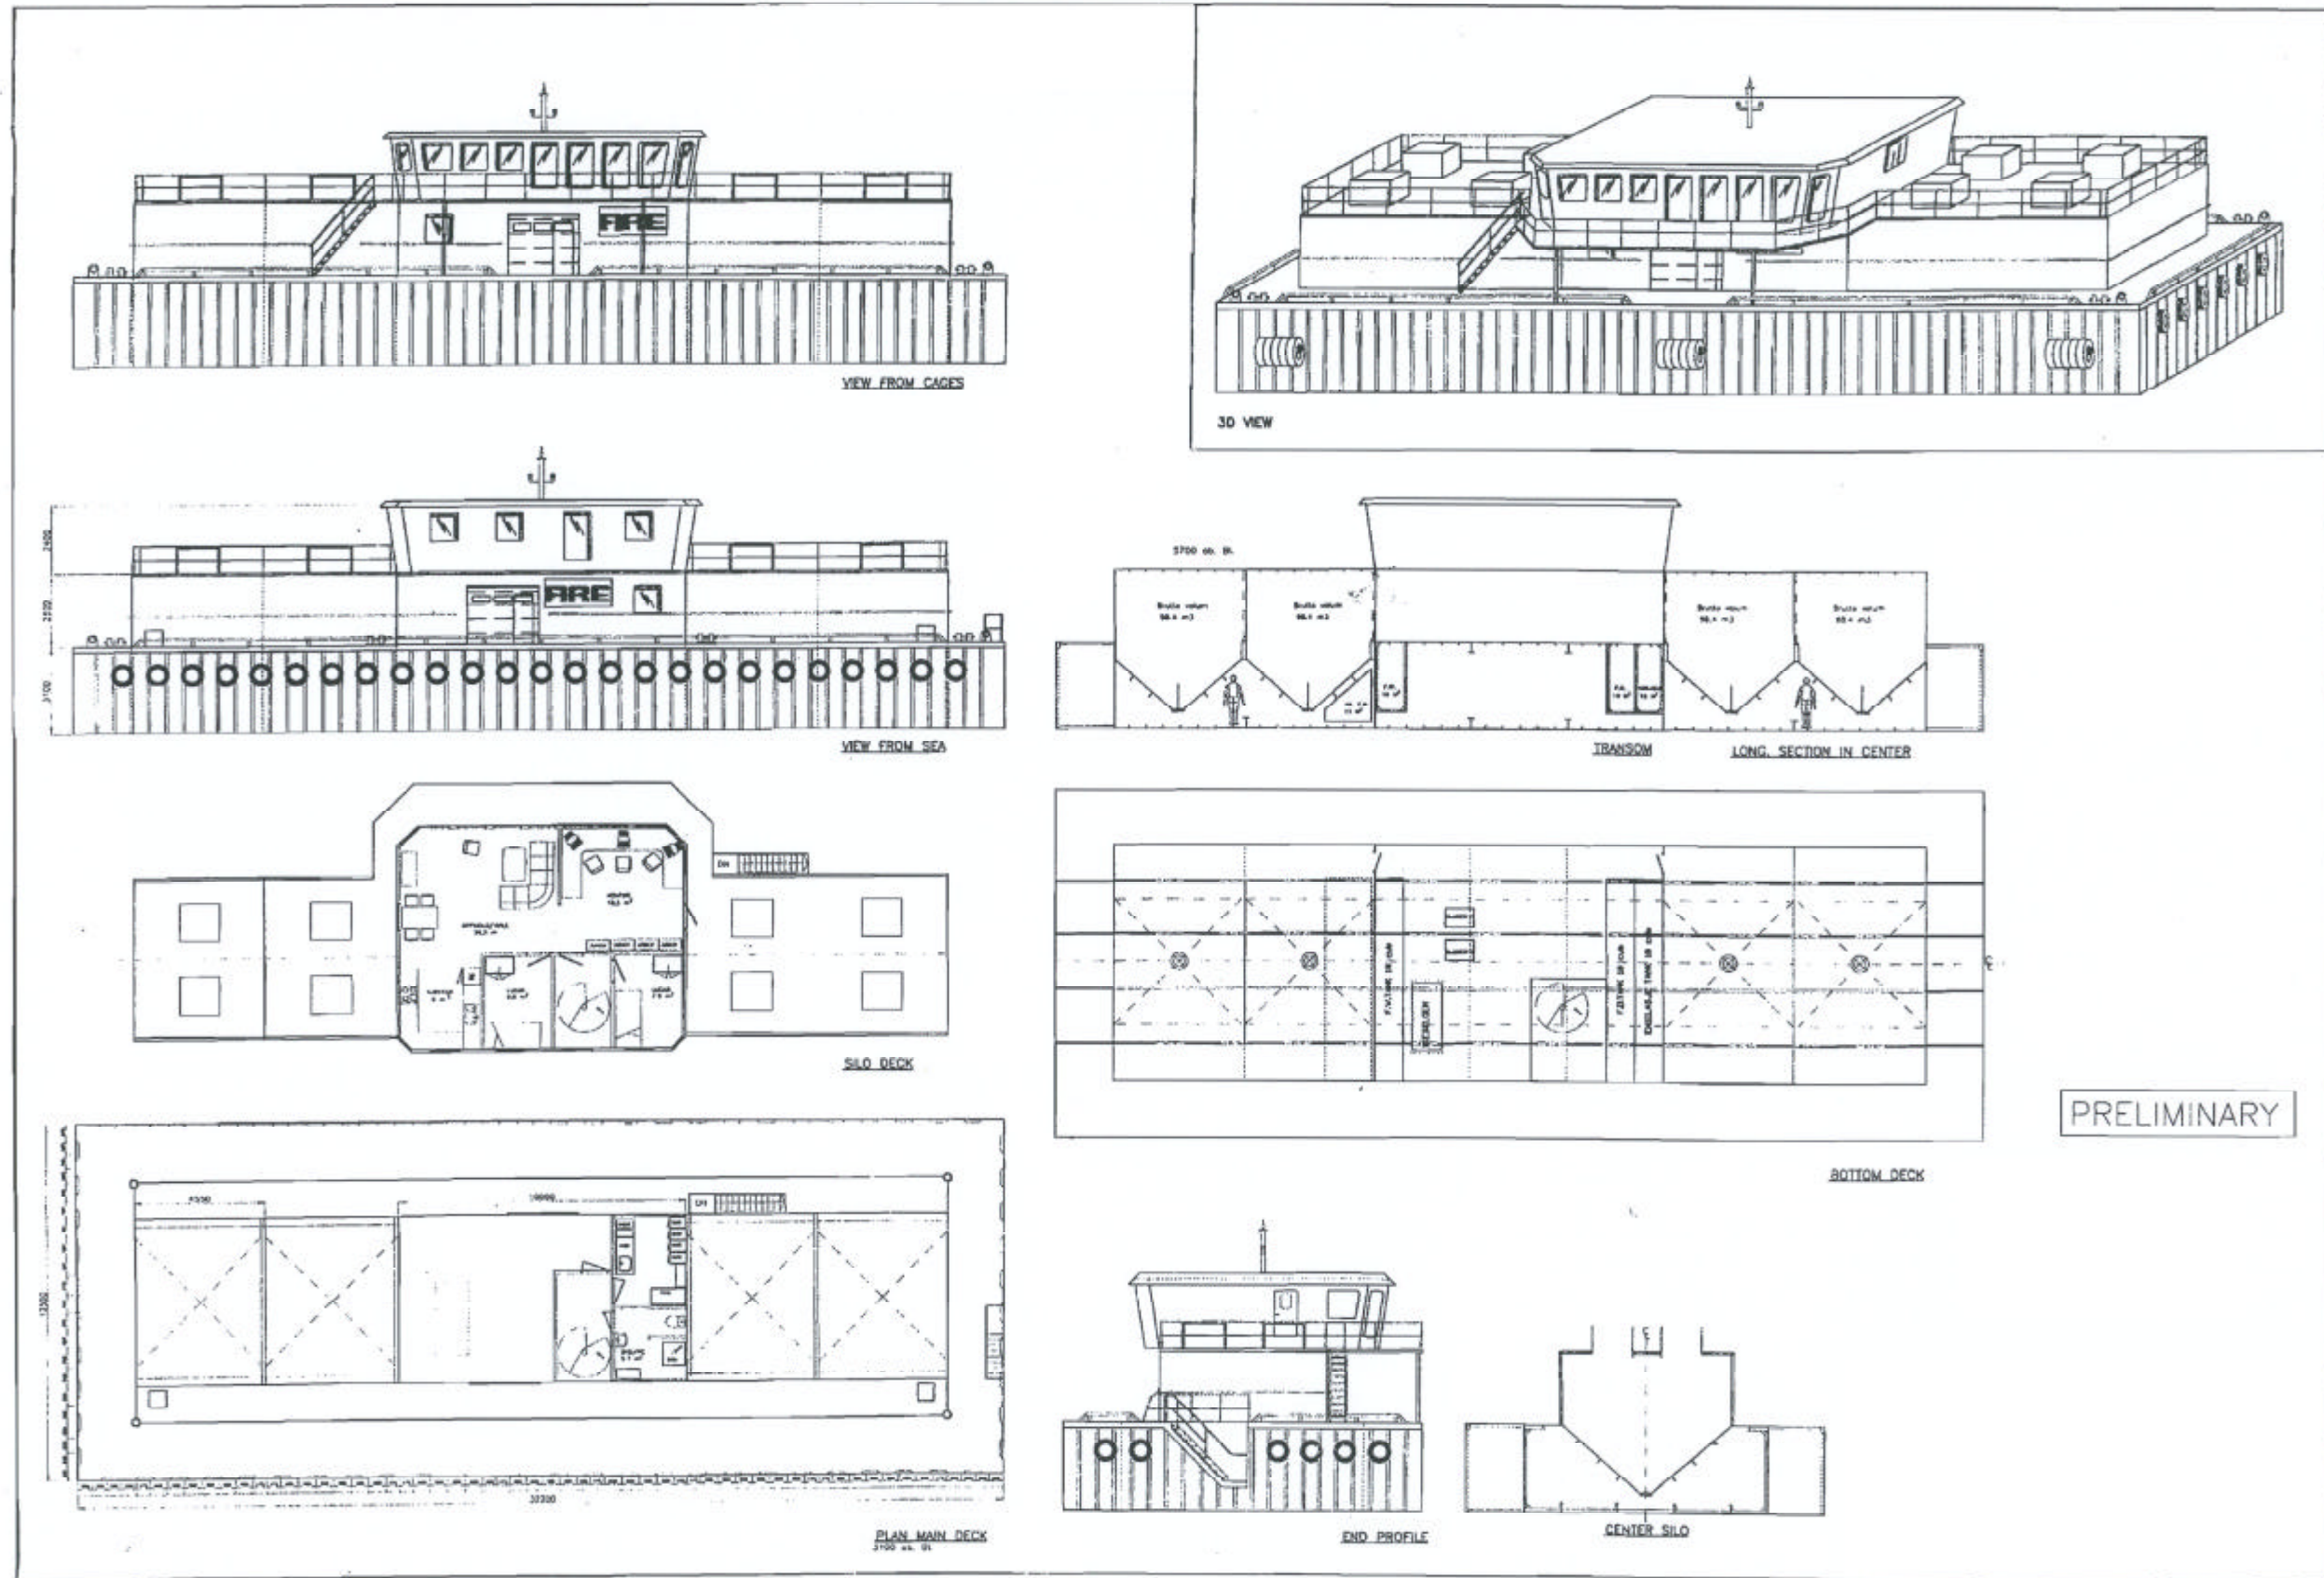

LEGEND

Proposed Lease Corner Locations

Source: NATMAP Raster 2005

Job No: HO02072/02
 Drawn: M.H.
 Approved: F.KP.
 Date: April 2006

DRAFT
 Environmental Impact Statement
 Proposed Barramundi Fish Farm at Snake Bay
 Melville Island, Northern Territory

Proposed Lease Area

Figure No:

3

Source: Omega Technology

Job No: HO02072/02
 Drawn: M.H.
 Approved: F.K.P.
 Date: April 2006

DRAFT
 Environmental Impact Statement
 Proposed Barramundi Fish Farm at Snake Bay
 Melville Island, Northern Territory

Proposed Barge Design

Figure No:

4