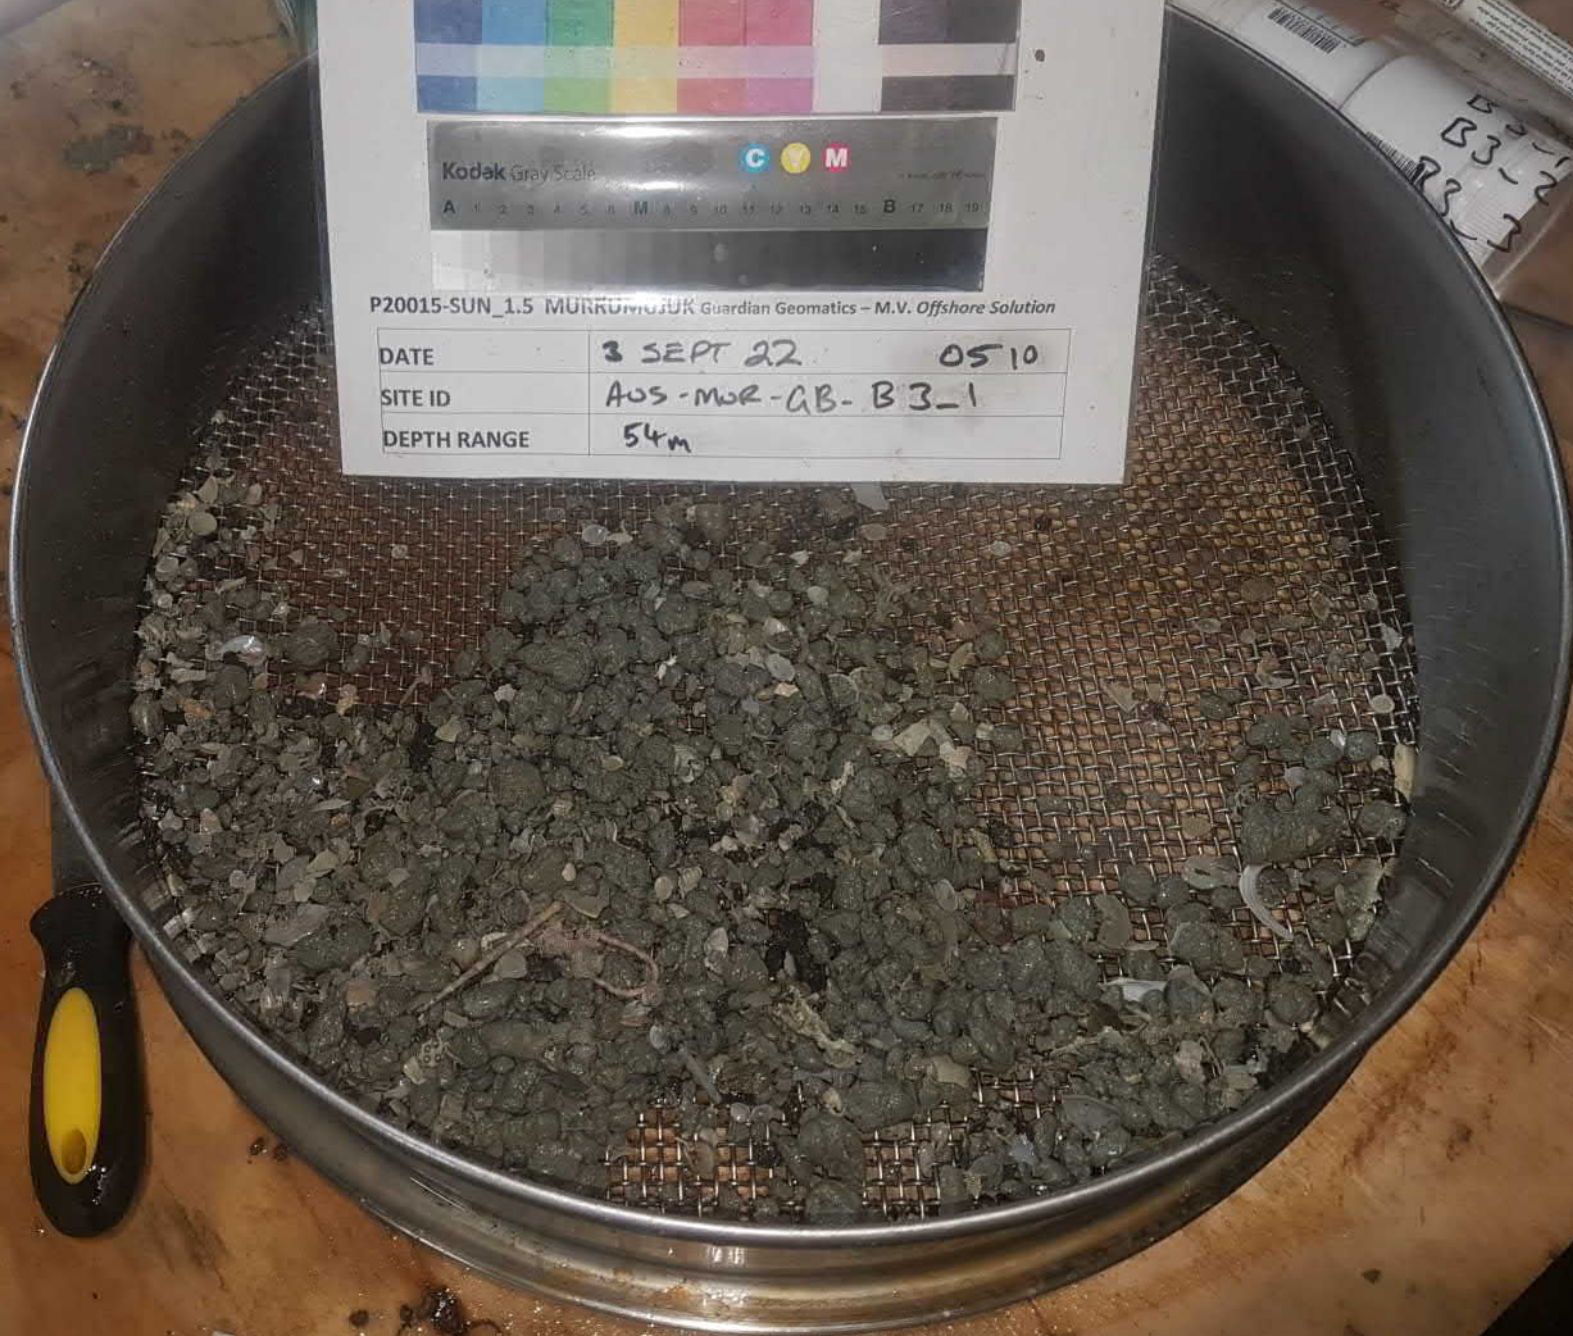

KODAK Color Control Patches

Kodak Gray Scale

P20015-SUN_1.5 MURRUMBUJUK Guardian Geomatics - M.V. Offshore Solution

DATE	3 SEPT 22	0510
SITE ID	AOS-MUR-GB-B3-1	
DEPTH RANGE	54m	

60-B3-1