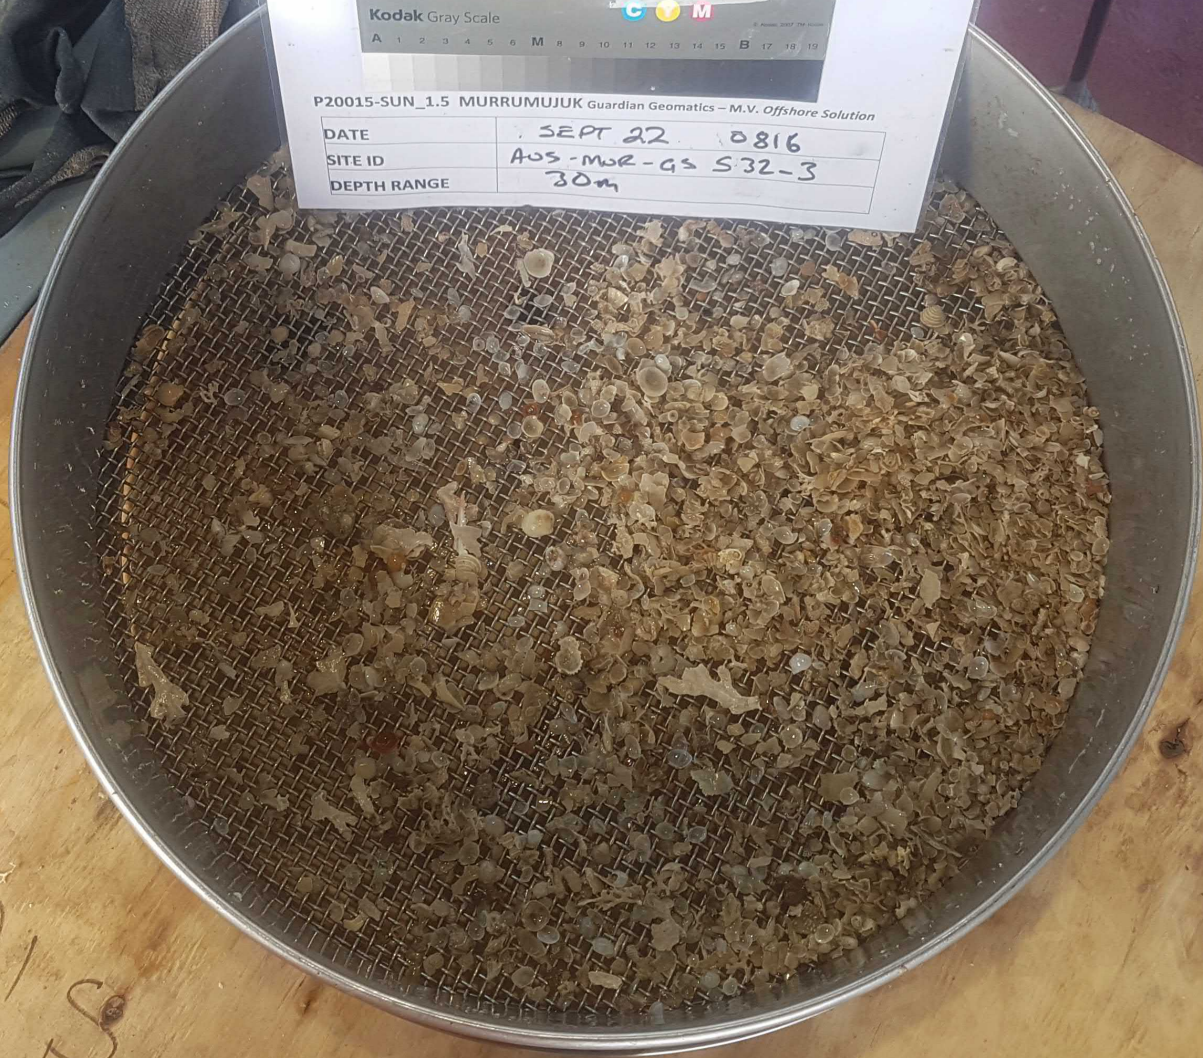

KODAK Color Control Patches
© The Tiltan Company, 2000

Blue	Cyan	Green	Yellow	Red	Magenta	White	3/Color	8/Black
[Patch]	[Patch]	[Patch]	[Patch]	[Patch]	[Patch]	[Patch]	[Patch]	[Patch]

Kodak Gray Scale
© 2002, 2007, 2010 Kodak

A	1	2	3	4	5	6	M	8	9	10	11	12	13	14	15	B	17	18	19
[Patch]	[Patch]	[Patch]	[Patch]	[Patch]	[Patch]	[Patch]	[Patch]	[Patch]	[Patch]	[Patch]	[Patch]	[Patch]	[Patch]	[Patch]	[Patch]	[Patch]	[Patch]	[Patch]	[Patch]

P20015-SUN_1.5 MURRUMJUK Guardian Geomatics - M.V. Offshore Solution

DATE	SEPT 22	0816
SITE ID	AUS-MOR-GS	S32-3
DEPTH RANGE	30m	

Q1715
Q1715

marker