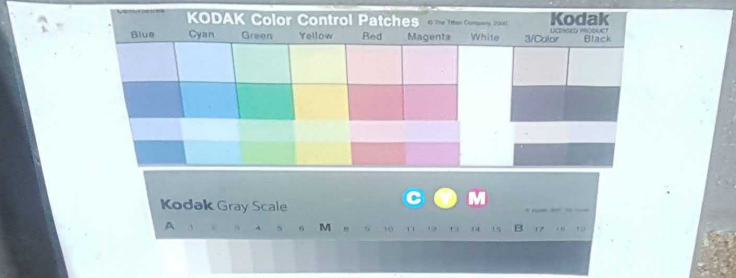

P20015-SUN_1.5 MURRUMJUK Guardian Geomatics - M.V. Offshore Solution

DATE	02/09/22	0056
SITE ID	AUS-MUR-GS-531-4	
DEPTH RANGE