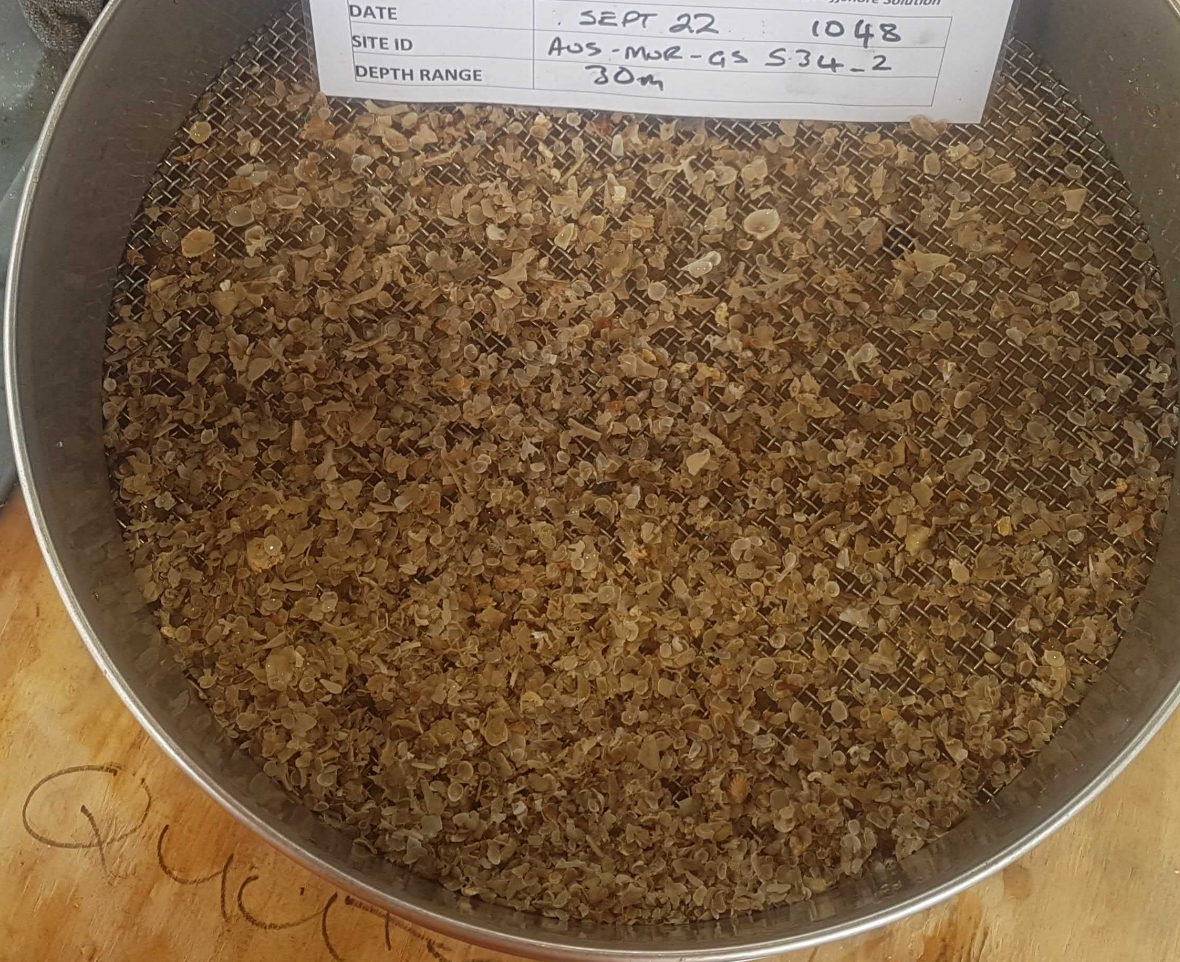

KODAK Color Control Patches © The Trihan Company, 2000

Colorimetric: Blue, Cyan, Green, Yellow, Red, Magenta, White

Kodak 3/Color Patch

Kodak Gray Scale C Y M

A 1 2 3 4 5 6 M 8 9 10 11 12 13 14 15 B 17 18 19

P20015-SUN_1.5 MURRUMUJUK Guardian Geomatics - M.V. Offshore Solution

DATE	SEPT 22	1048
SITE ID	A05-MUR-GS 534-2	
DEPTH RANGE	30m	

Plankton