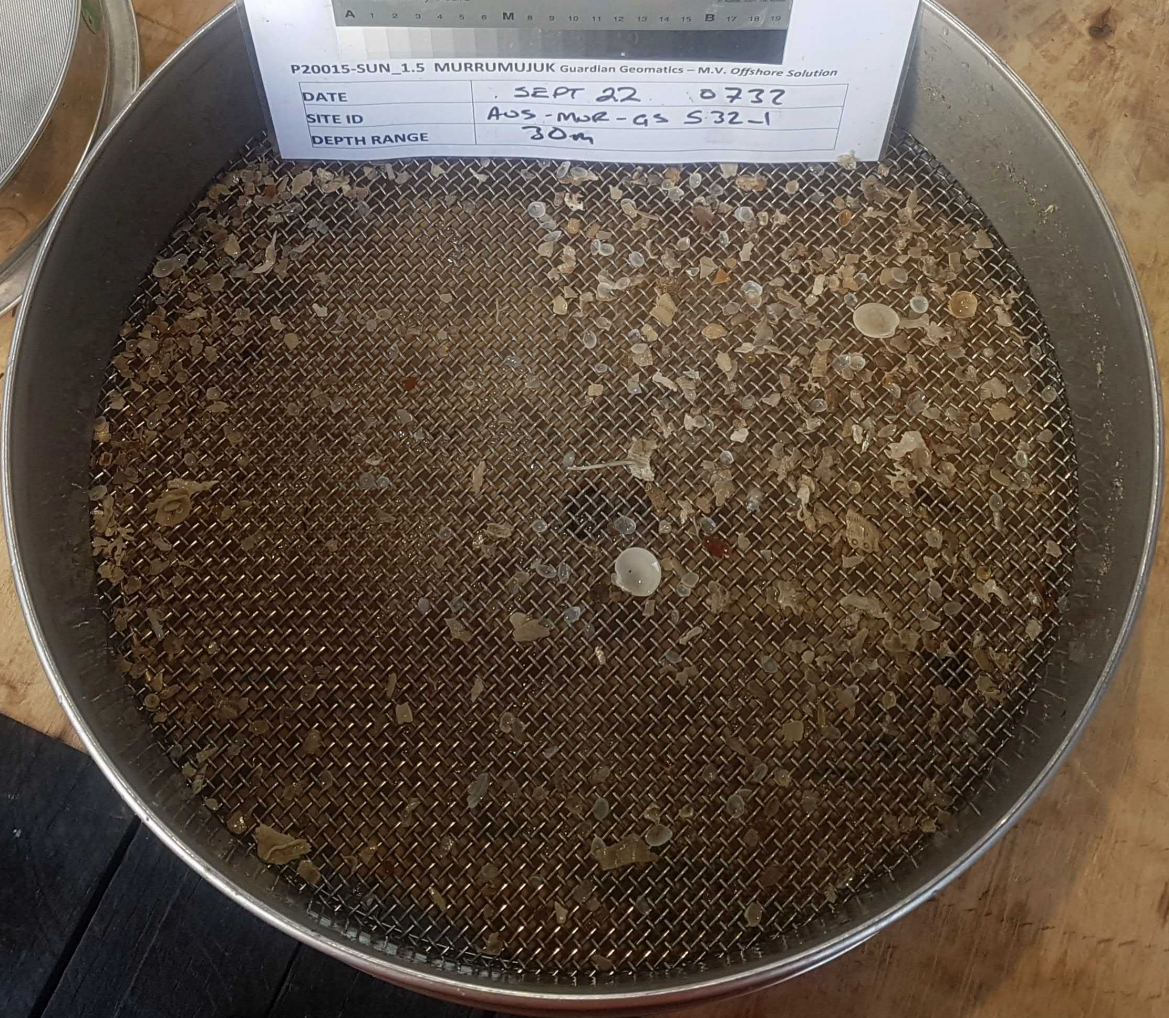

THE COPY

KODAK Color Control Patches © The Kodak Company, 2010

Blue	Cyan	Green	Yellow	Red	Magenta	White	3/Color	Black
[Patch]	[Patch]	[Patch]	[Patch]	[Patch]	[Patch]	[Patch]	[Patch]	[Patch]

Kodak Gray Scale C Y M

A	1	2	3	4	5	6	M	8	9	10	11	12	13	14	15	B	17	18	19

P20015-SUN_1.5 MURRUMUJUK Guardian Geomatics - M.V. Offshore Solution

DATE	SEPT 22 10 37
SITE ID	AOS-MOR-GS 532-1
DEPTH RANGE	30m