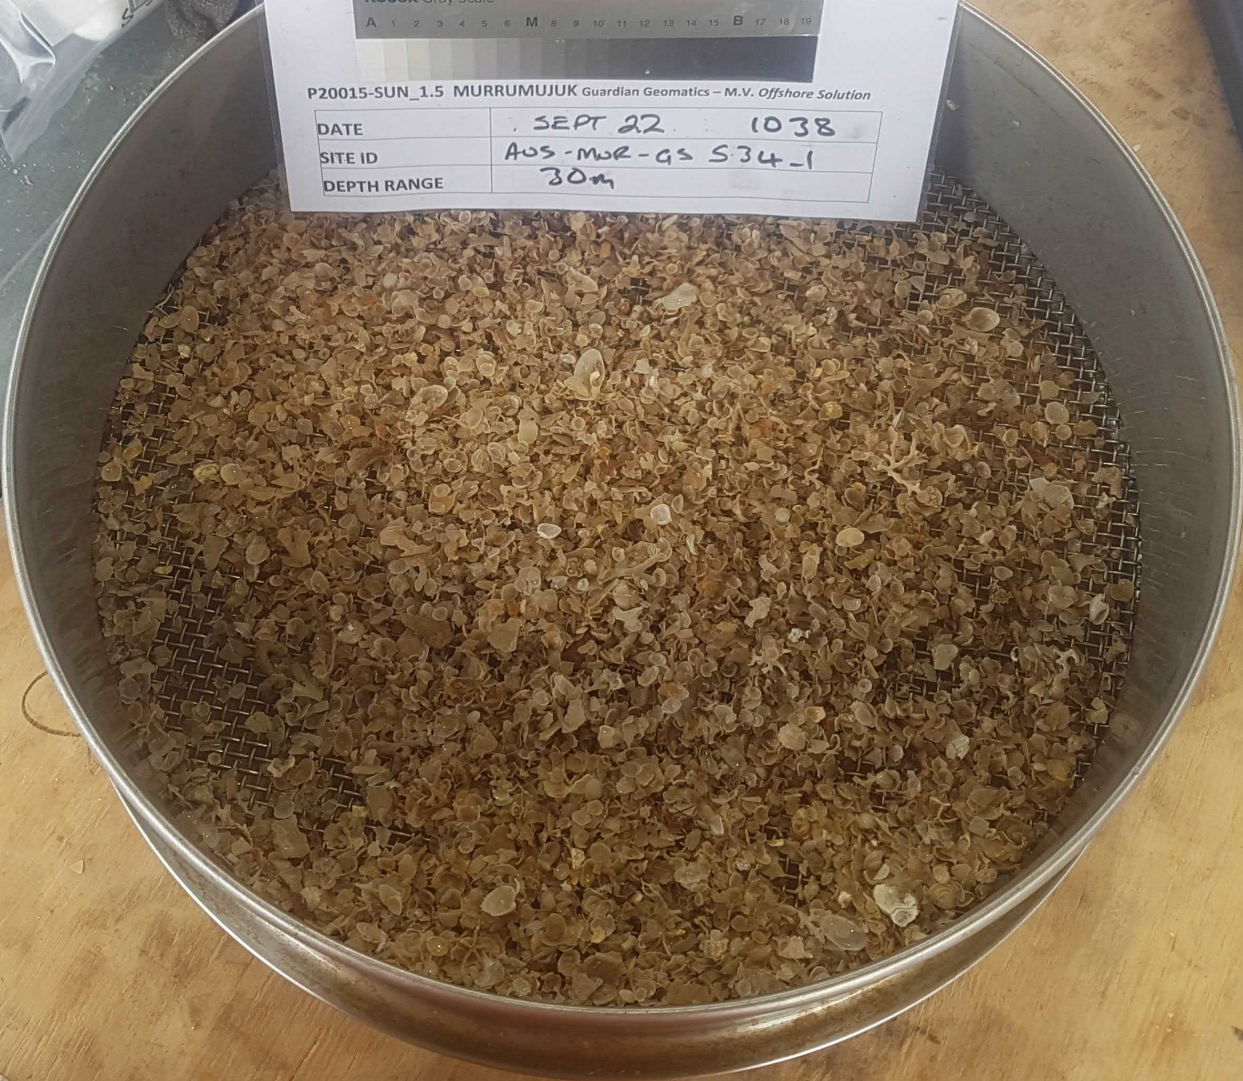

KODAK Color Control Patches © 2005 The Eastman Company, 2005

Blue	Cyan	Green	Yellow	Red	Magenta	White	3/Color

Kodak Gray Scale C Y M

A	1	2	3	4	5	6	M	8	9	10	11	12	13	14	15	B	17	18	19

P20015-SUN_1.5 MURRUMUJUK Guardian Geomatics - M.V. Offshore Solution

DATE	SEPT 22	1038
SITE ID	AUS-MUR-GS 534-1	
DEPTH RANGE	30m	

Clipboard with a data table and a pink pencil.

1	2	3	4	5	6	7	8	9	10	11	12	13	14	15	16	17	18	19	20
1	2	3	4	5	6	7	8	9	10	11	12	13	14	15	16	17	18	19	20
1	2	3	4	5	6	7	8	9	10	11	12	13	14	15	16	17	18	19	20
1	2	3	4	5	6	7	8	9	10	11	12	13	14	15	16	17	18	19	20