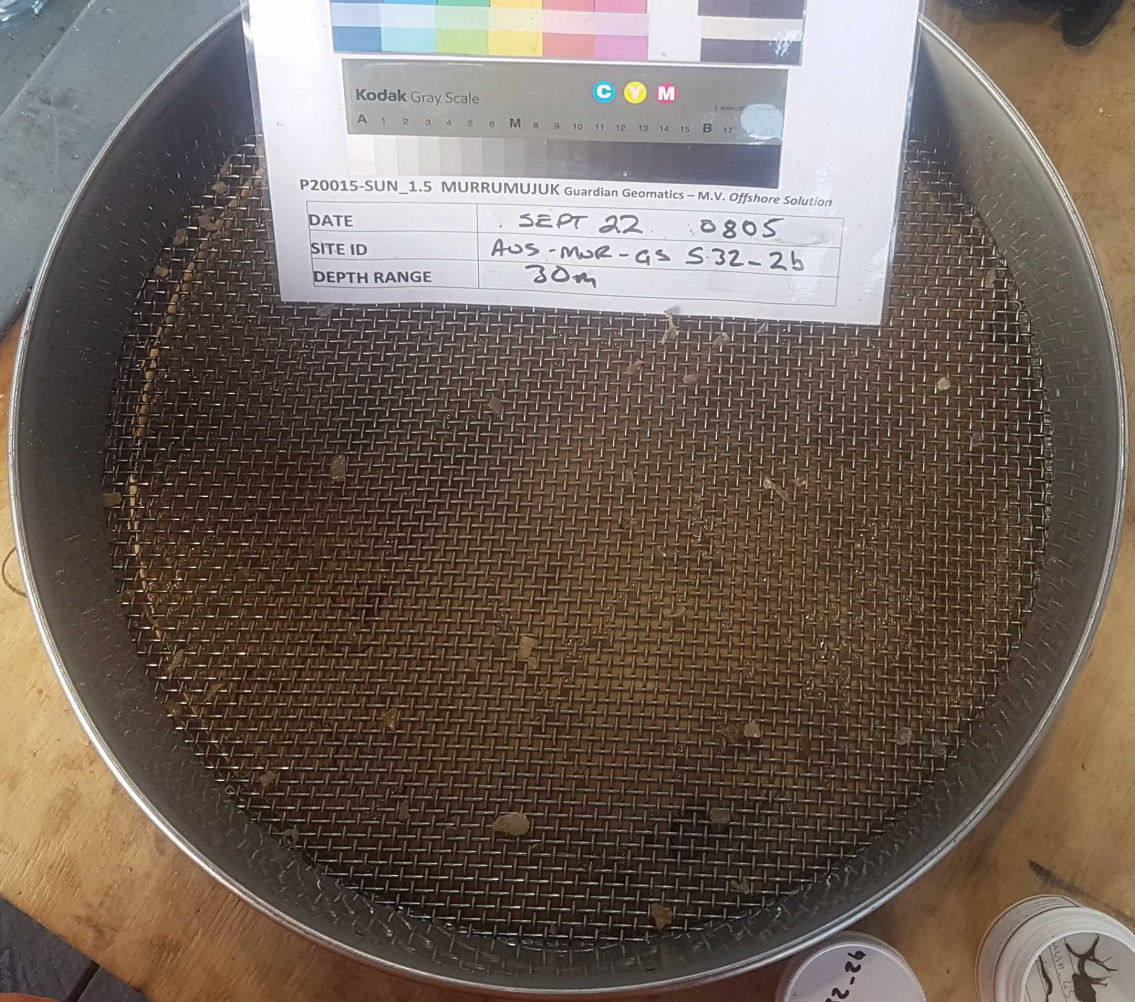

KODAK Color Control Patches © 1998 Kodak

Blue	Cyan	Green	Yellow	Red	Magenta	White	3/Color	Black

Kodak Gray Scale

A	1	2	3	4	5	6	M	8	9	10	11	12	13	14	15	B	17

P20015-SUN_1.5 MURRUMUJUK Guardian Geomatics - M.V. Offshore Solution

DATE	SEPT 22 0805
SITE ID	AUS-MOR-GS S32-2b
DEPTH RANGE	30m