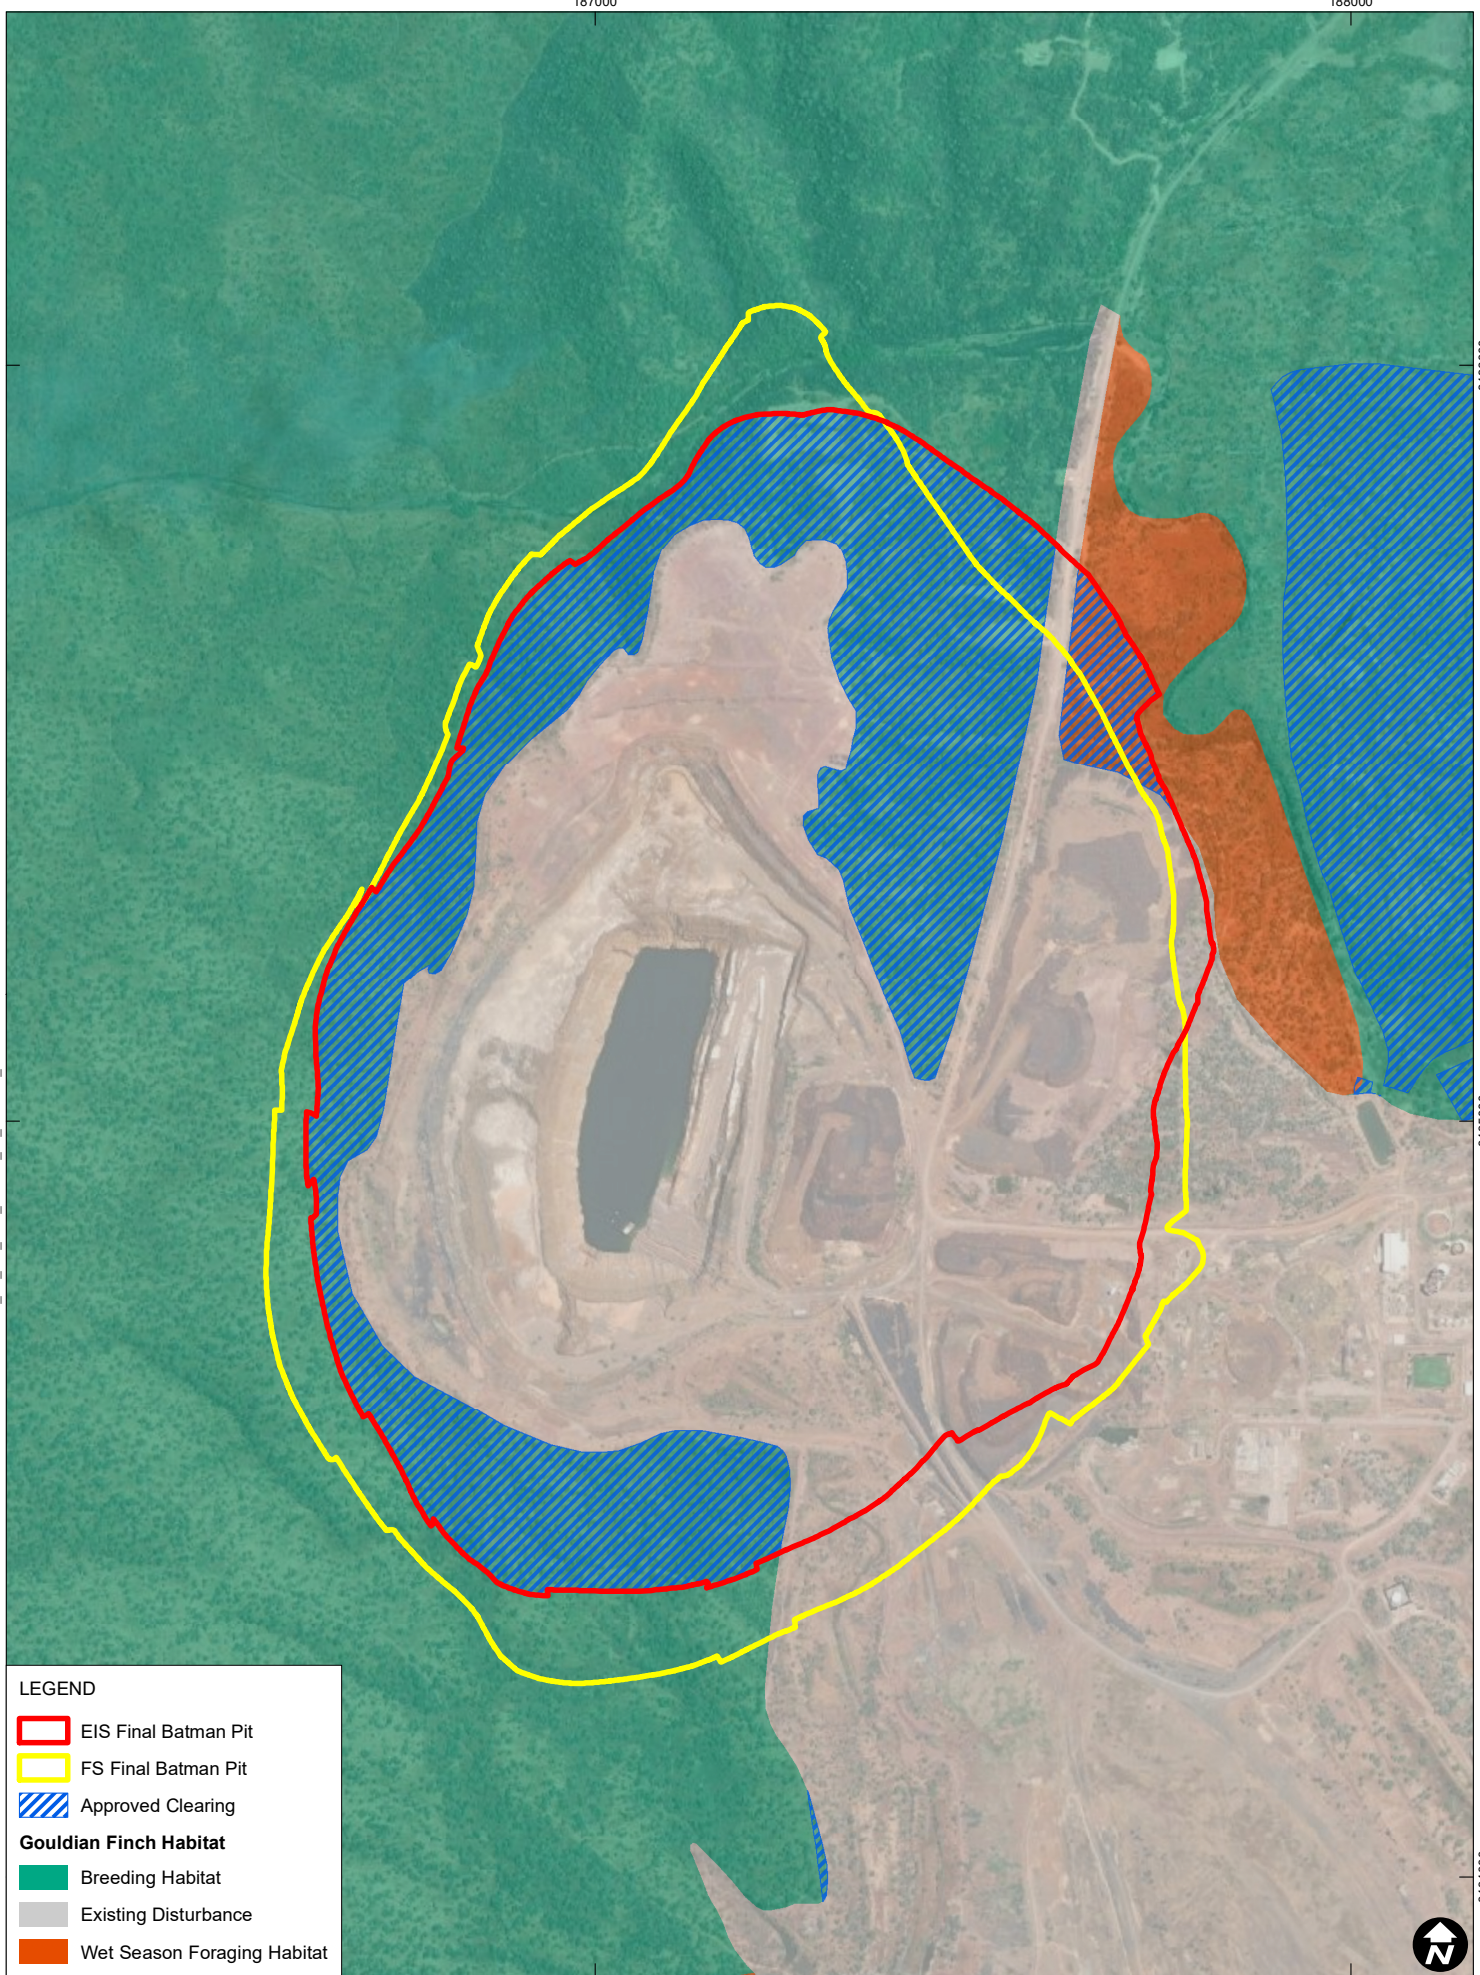

LEGEND

- EIS Final Batman Pit
- FS Final Batman Pit
- Approved Clearing

Gouldian Finch Habitat

- Breeding Habitat
- Existing Disturbance
- Wet Season Foraging Habitat

Scale: 1:10,000 at A4
Coordinate System: GDA 1994 MGA Zone 53

Date Drawn: 10-May-2023
Project Number: 680.30120

Data Source:
ESRI Basemaps

FS AND EIS FINAL BATMAN PIT

FIGURE 1